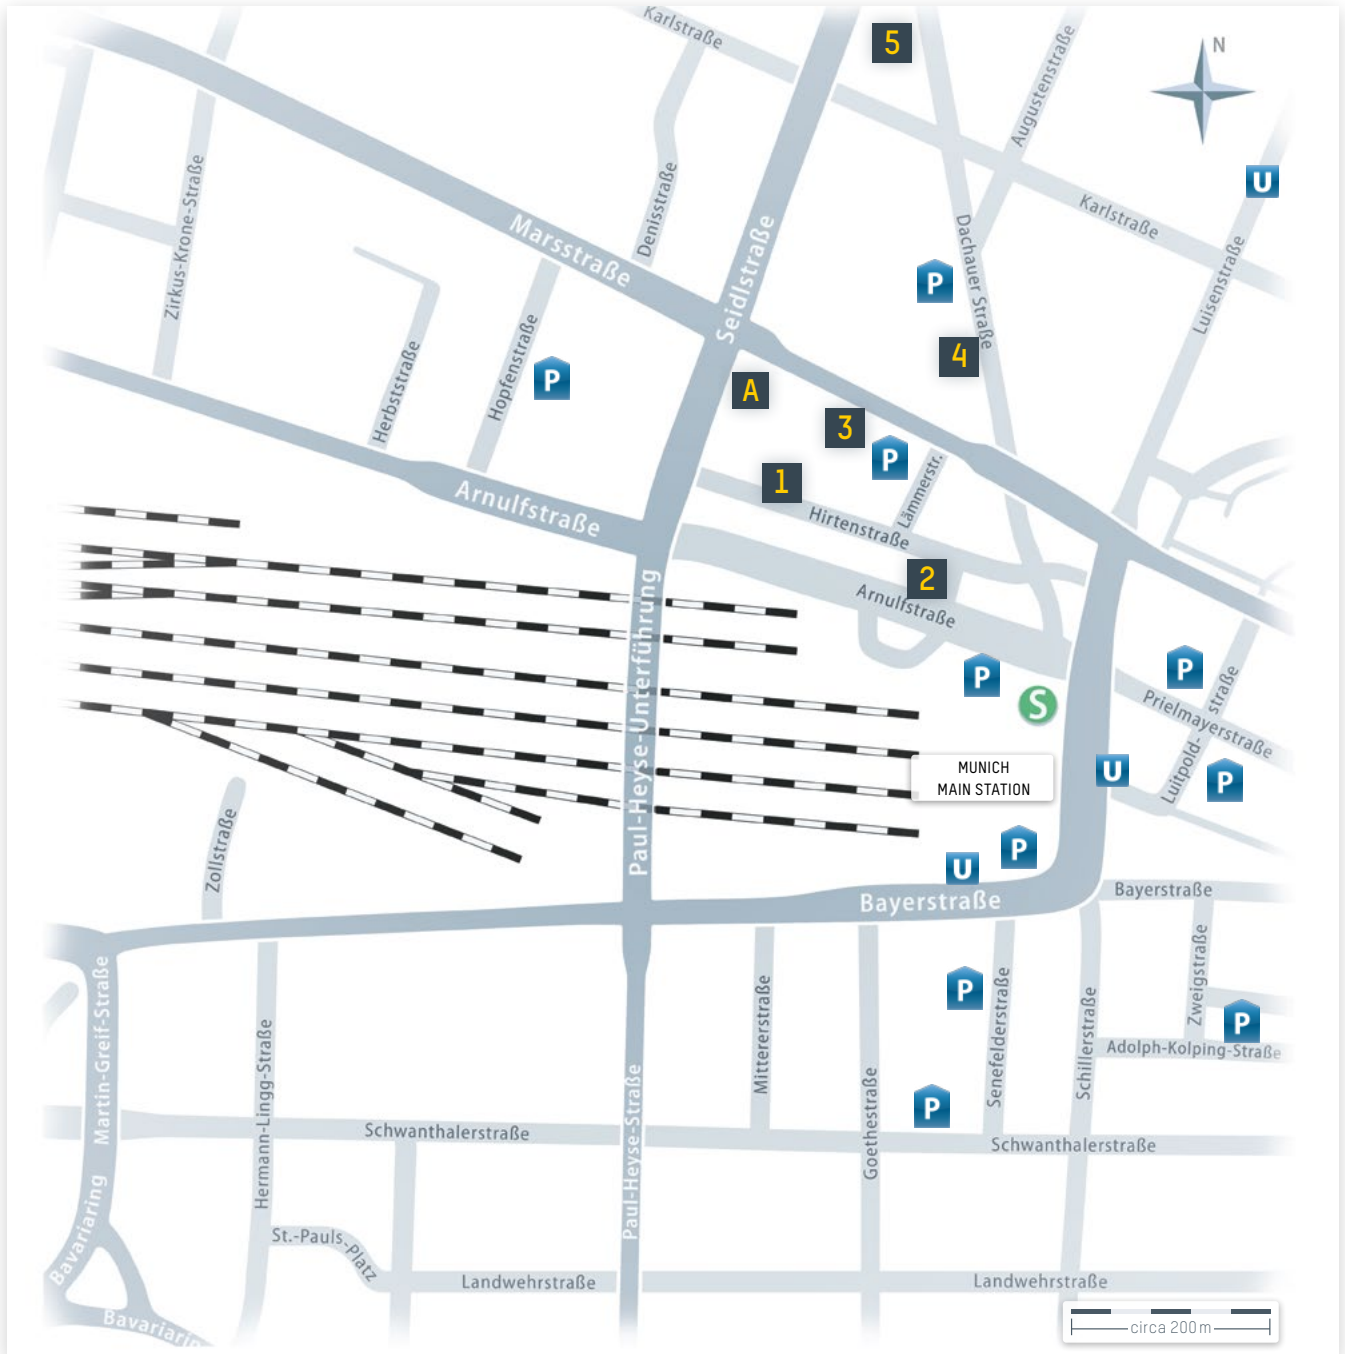

AWA CONFERENCE CENTRE

Seidlstraße 8
80335 Munich

T +49.89.599 887 57 0

info@awa-seminare.de
www.awa-seminare.com

1

2

3

4

5